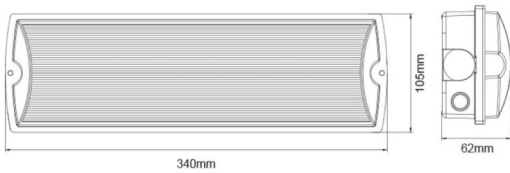

E-BULK

| | |
|---------------------|---------------------------|
| Item code | 86.E001.1501.01 |
| Product type | Emergency |
| Category | Bulkhead luminaire |
| Family | E-BULK |

Pictograms

-
- 50
60 Hz
- 220
240 V
- 850°
-
- Driver
INCL
- On
Off
- IP
65

Scheme

| | |
|------------------------------------|---------------|
| Product | |
| Real power (W) | 3 |
| Real luminous flux (Lm) | 200 |
| IP | 65 |
| Control gear | ON-OFF |
| Colour temperature (K) | 5000 |
| CRI | >70 |
| Emergency battery life time | 3 |